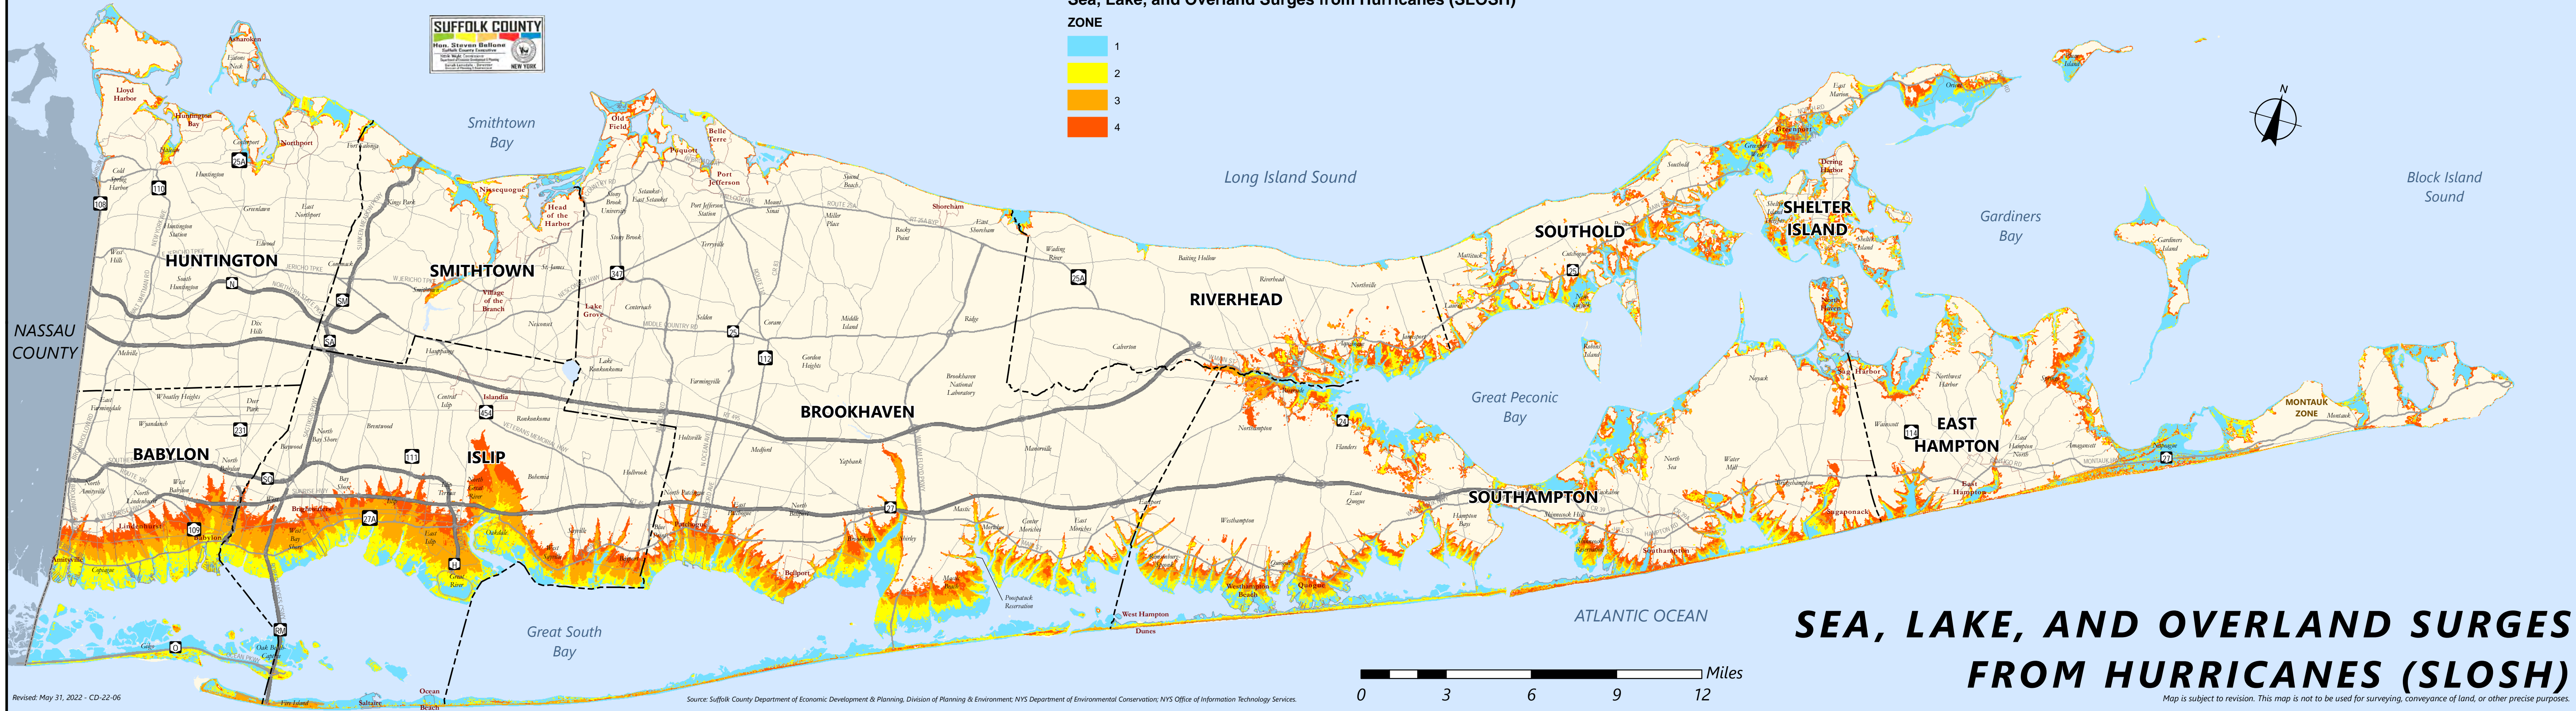

SUFFOLK COUNTY, NEW YORK

Legend

Sea, Lake, and Overland Surges from Hurricanes (SLOSH)

ZONE

SEA, LAKE, AND OVERLAND SURGES FROM HURRICANES (SLOSH)